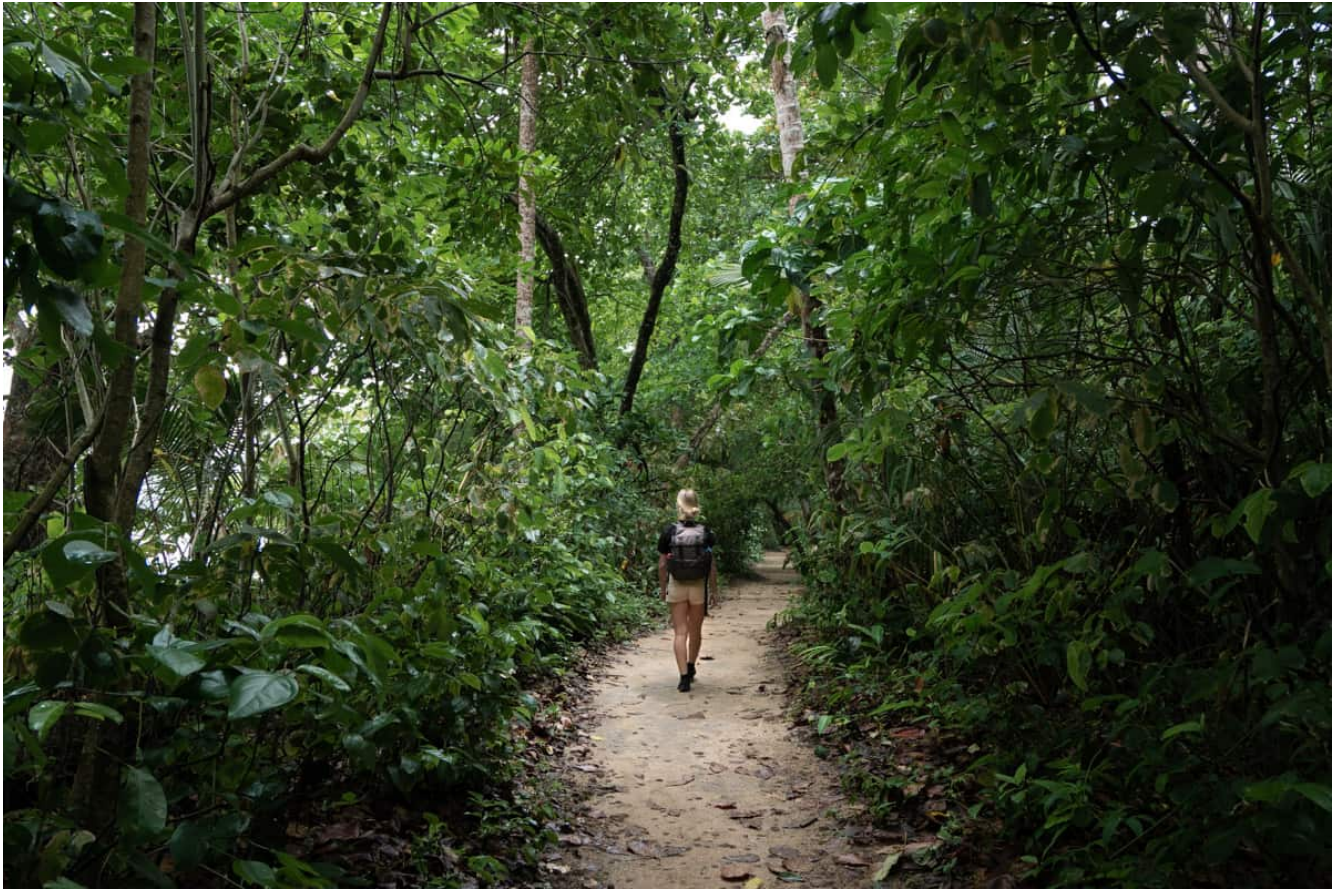

Basic Curu

📍 Curú Wildlife Refuge, Q3QG+W4J, Provincia de Puntarenas, Paquera, Costa Rica

Tour Facts

Language:
English, Spanish

Duration:
1.5

Tour Type:
continuous

Tour Itinerary

Start : Itinerary

Duration
1.5 Hour

Location
Refugio Nacional Curú