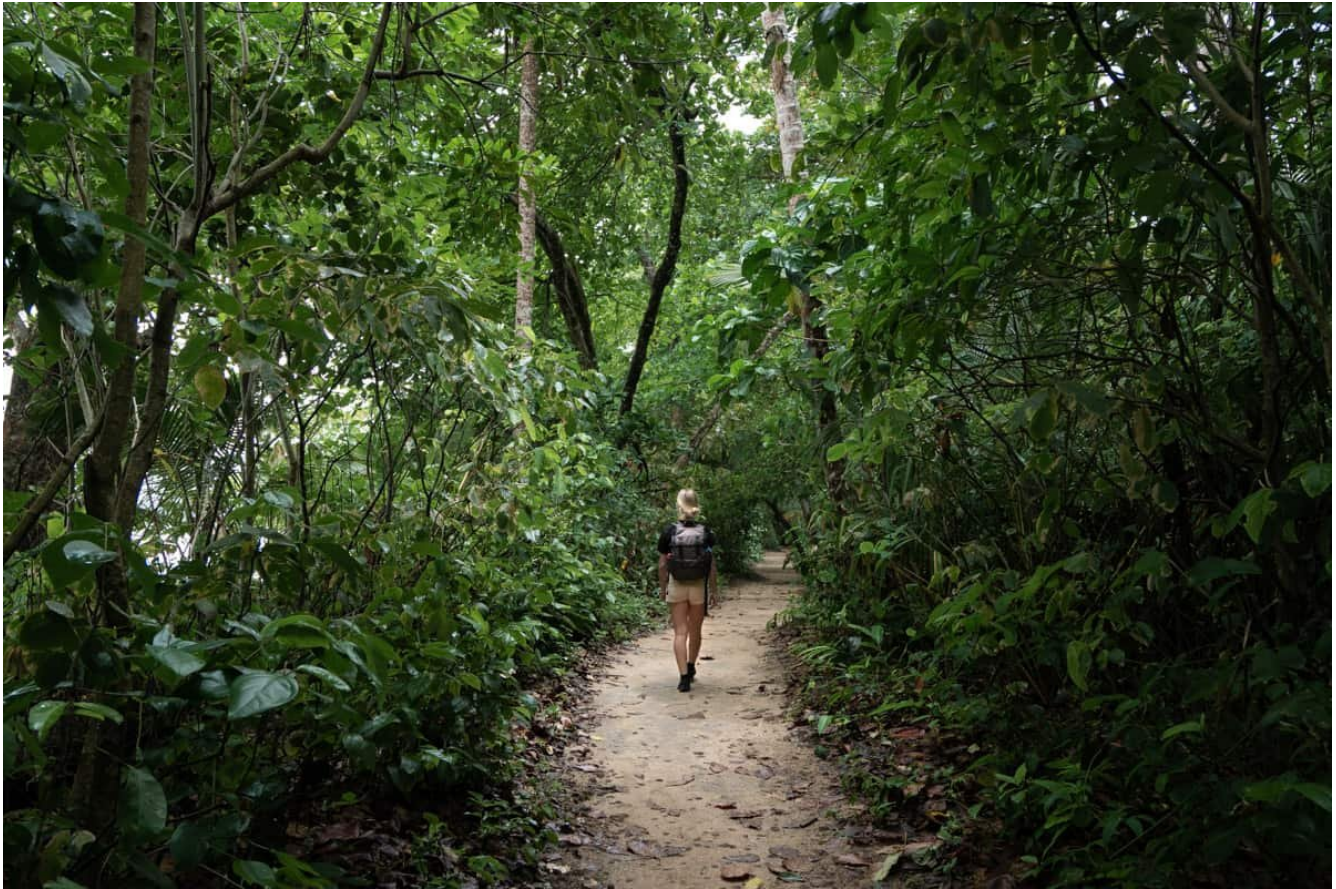

Basic Curú

📍 Curú Wildlife Refuge, Q3QG+W4J, Provincia de Puntarenas, Paquera, Costa Rica

Tour Facts

Language:
English, Spanish

Duration:
8

Tour Type:
continuous

Tour Itinerary

Start : Itinerary

Duration
1.5 Hour

Location
Refugio Nacional Curú